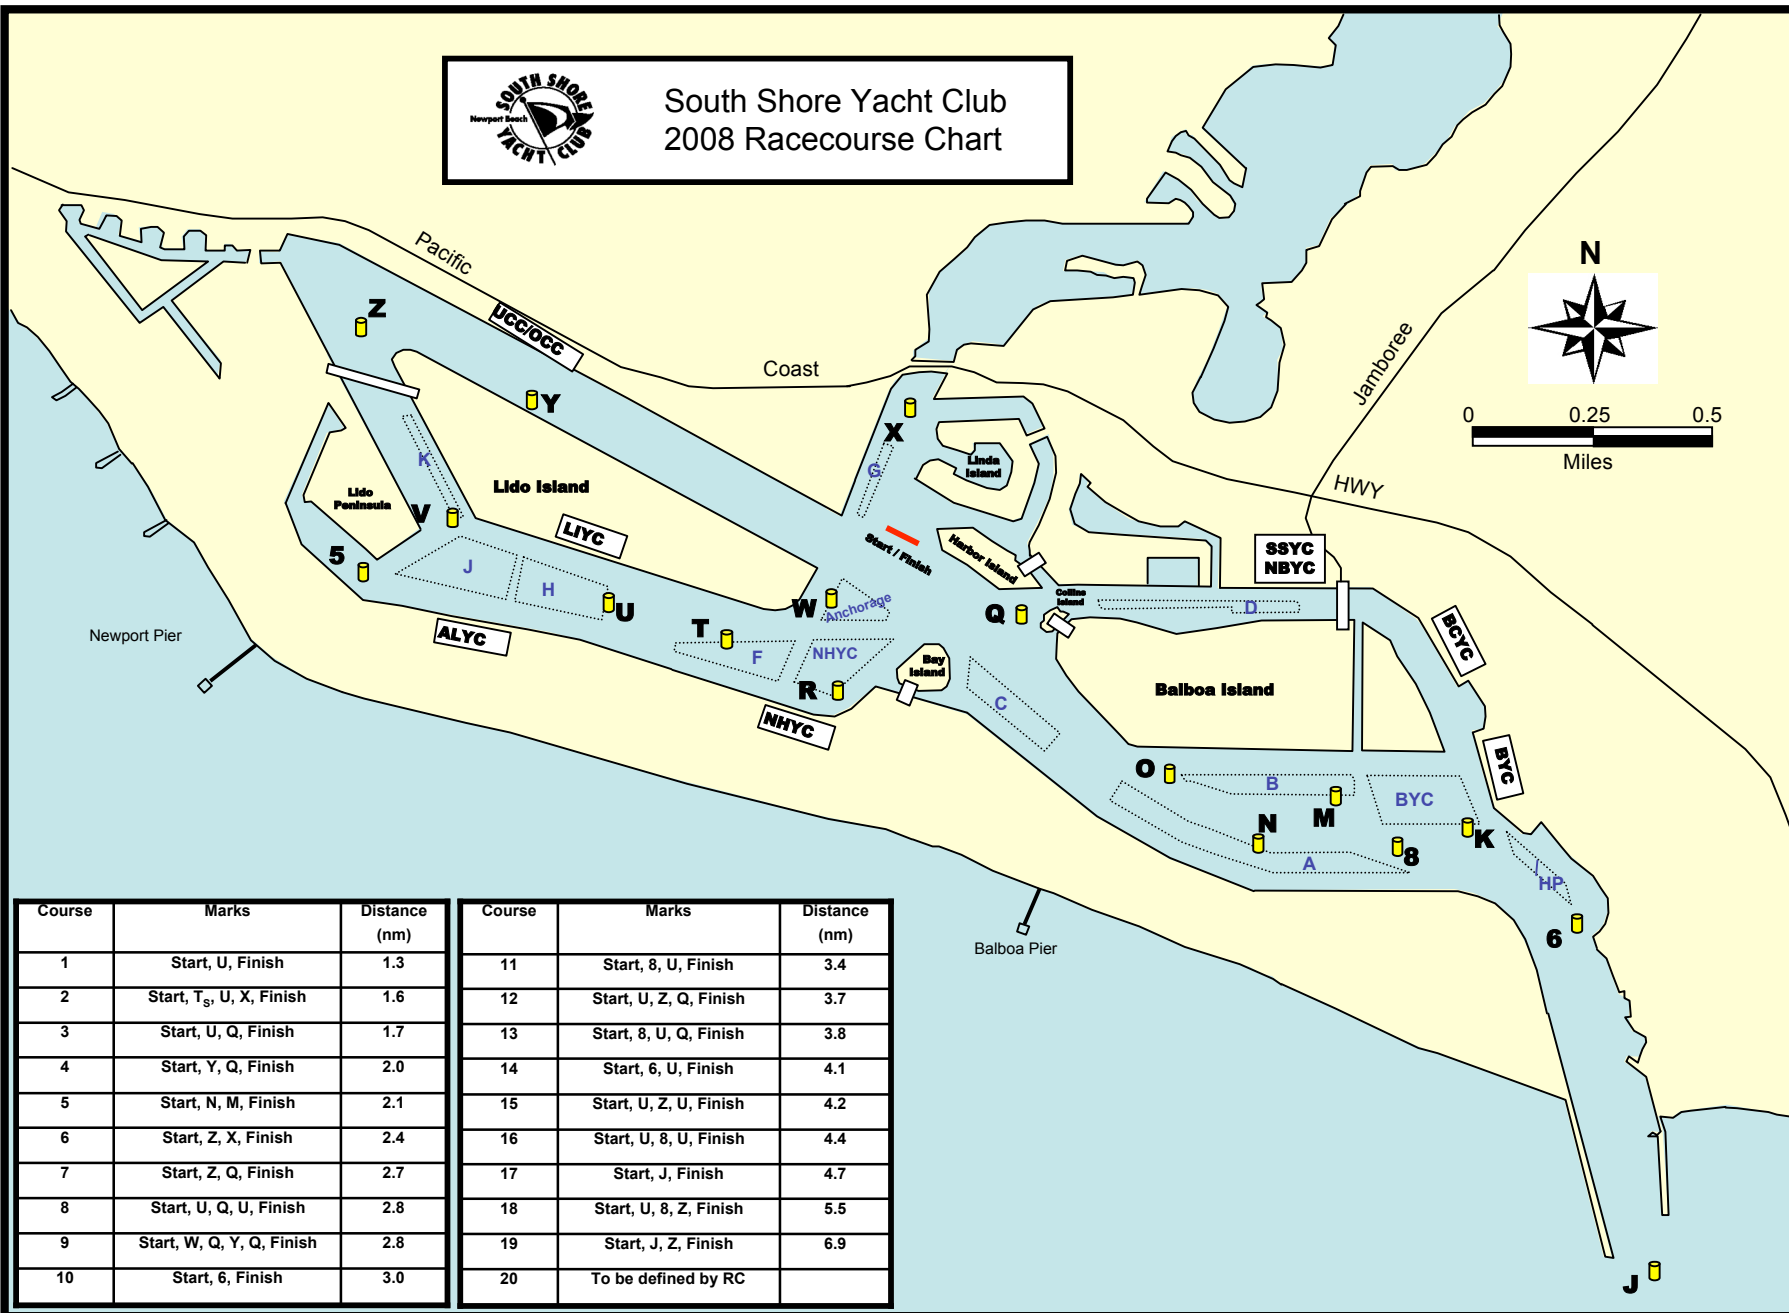

South Shore Yacht Club 2008 Racecourse Chart

0 0.25 0.5
Miles

Course	Marks	Distance (nm)
1	Start, U, Finish	1.3
2	Start, T _S , U, X, Finish	1.6
3	Start, U, Q, Finish	1.7
4	Start, Y, Q, Finish	2.0
5	Start, N, M, Finish	2.1
6	Start, Z, X, Finish	2.4
7	Start, Z, Q, Finish	2.7
8	Start, U, Q, U, Finish	2.8
9	Start, W, Q, Y, Q, Finish	2.8
10	Start, 6, Finish	3.0

Course	Marks	Distance (nm)
11	Start, 8, U, Finish	3.4
12	Start, U, Z, Q, Finish	3.7
13	Start, 8, U, Q, Finish	3.8
14	Start, 6, U, Finish	4.1
15	Start, U, Z, U, Finish	4.2
16	Start, U, 8, U, Finish	4.4
17	Start, J, Finish	4.7
18	Start, U, 8, Z, Finish	5.5
19	Start, J, Z, Finish	6.9
20	To be defined by RC	