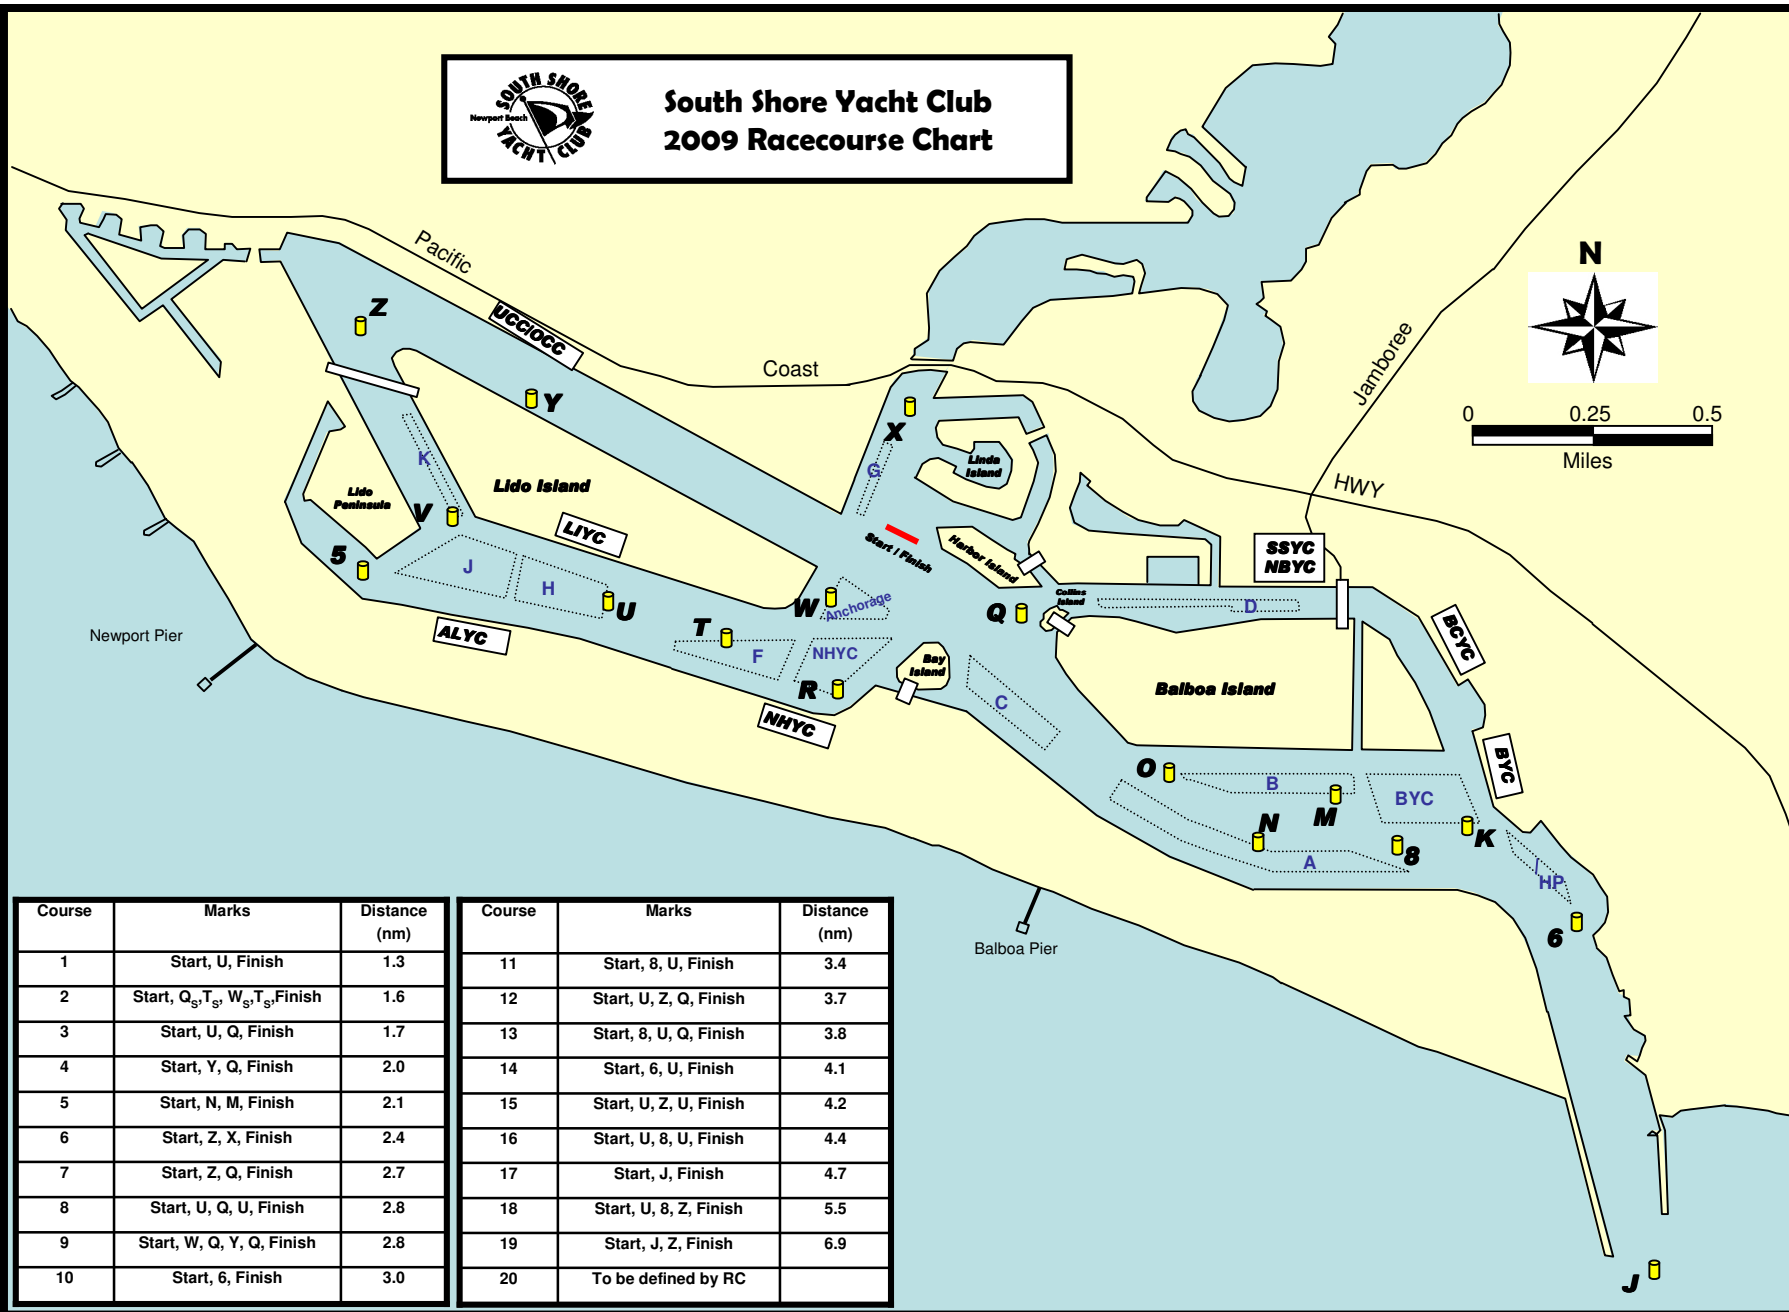

South Shore Yacht Club 2009 Racecourse Chart

Course	Marks	Distance (nm)
1	Start, U, Finish	1.3
2	Start, Q _S , T _S , W _S , T _S , Finish	1.6
3	Start, U, Q, Finish	1.7
4	Start, Y, Q, Finish	2.0
5	Start, N, M, Finish	2.1
6	Start, Z, X, Finish	2.4
7	Start, Z, Q, Finish	2.7
8	Start, U, Q, U, Finish	2.8
9	Start, W, Q, Y, Q, Finish	2.8
10	Start, 6, Finish	3.0

Course	Marks	Distance (nm)
11	Start, 8, U, Finish	3.4
12	Start, U, Z, Q, Finish	3.7
13	Start, 8, U, Q, Finish	3.8
14	Start, 6, U, Finish	4.1
15	Start, U, Z, U, Finish	4.2
16	Start, U, 8, U, Finish	4.4
17	Start, J, Finish	4.7
18	Start, U, 8, Z, Finish	5.5
19	Start, J, Z, Finish	6.9
20	To be defined by RC	