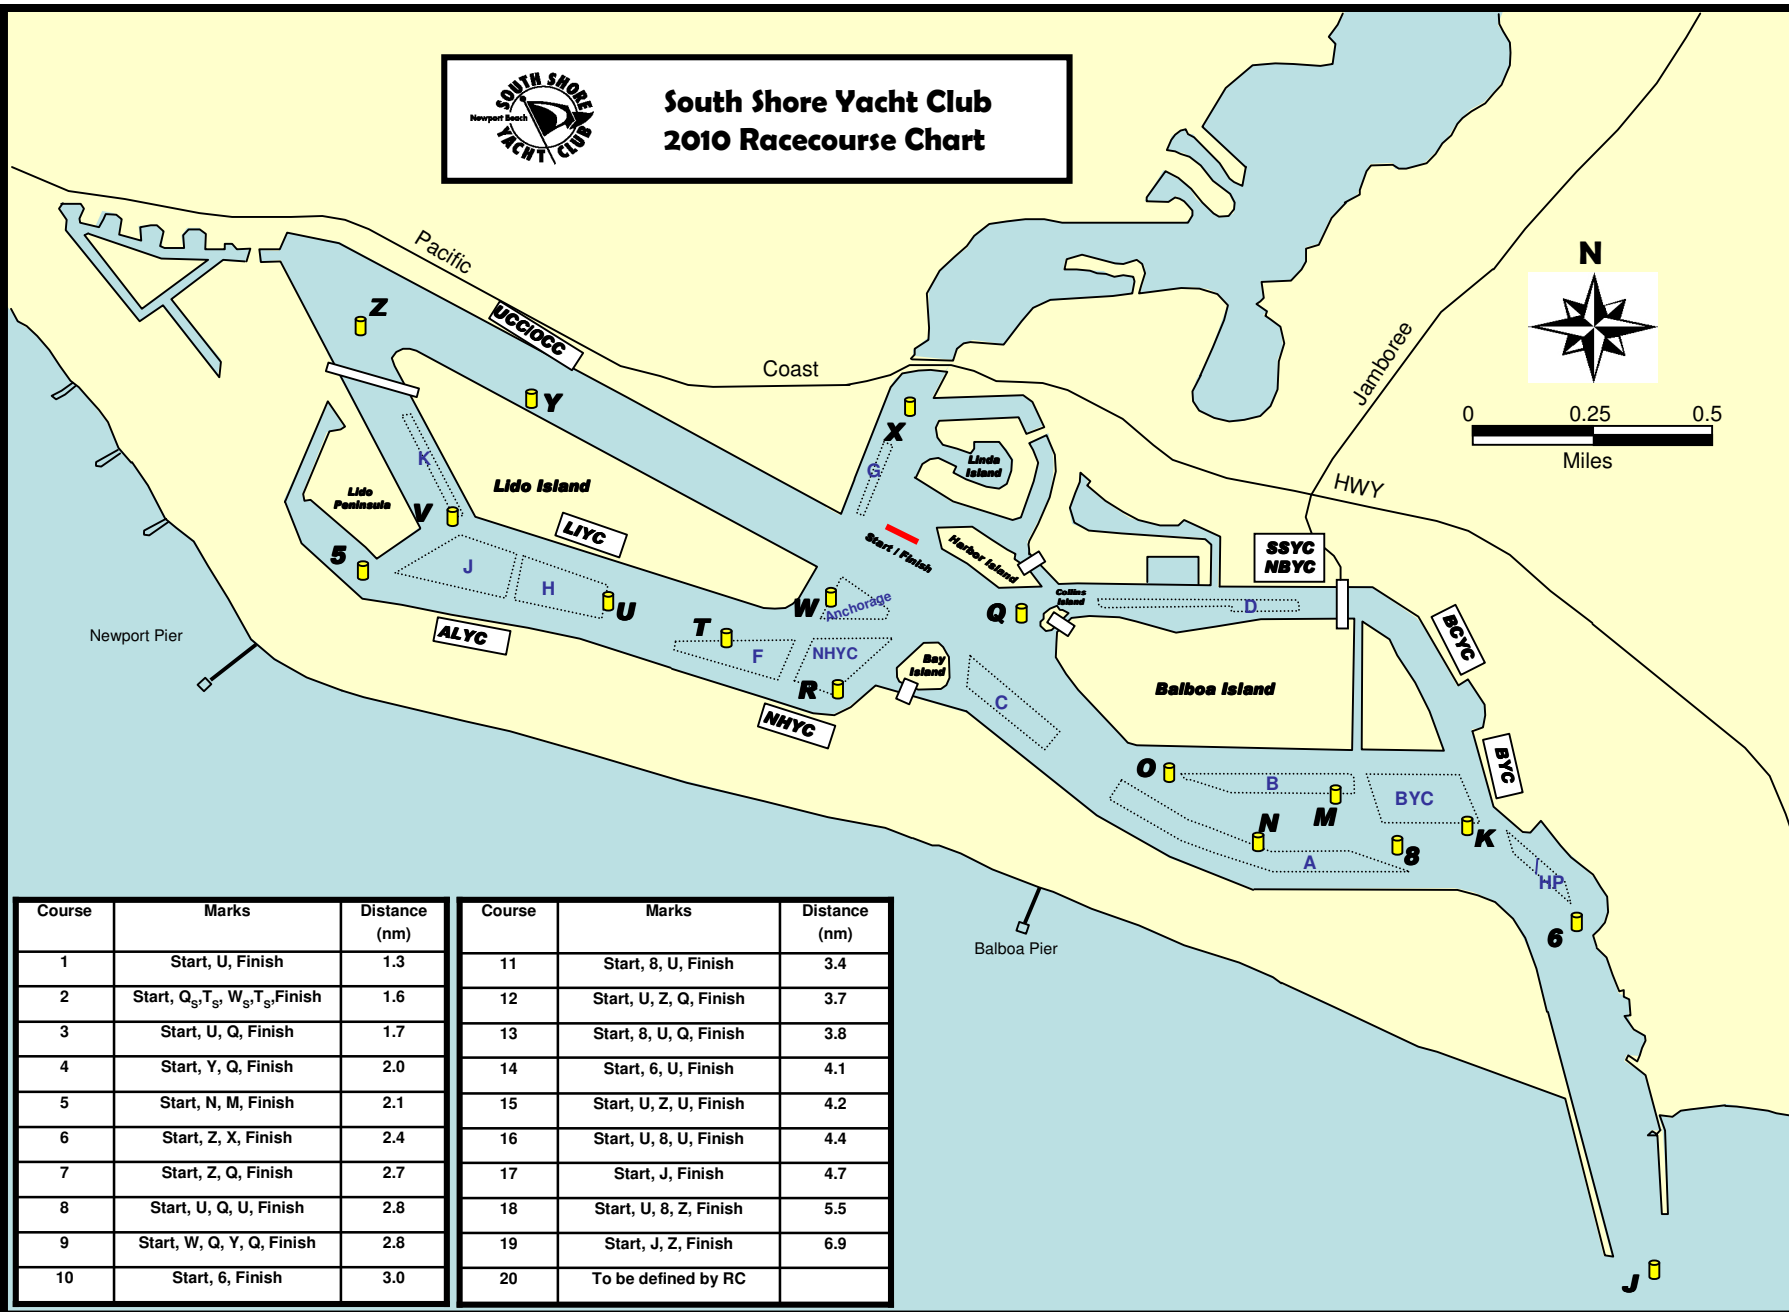

# South Shore Yacht Club 2010 Racecourse Chart

Course	Marks	Distance (nm)
1	Start, U, Finish	1.3
2	Start, Q <sub>S</sub> , T <sub>S</sub> , W <sub>S</sub> , T <sub>S</sub> , Finish	1.6
3	Start, U, Q, Finish	1.7
4	Start, Y, Q, Finish	2.0
5	Start, N, M, Finish	2.1
6	Start, Z, X, Finish	2.4
7	Start, Z, Q, Finish	2.7
8	Start, U, Q, U, Finish	2.8
9	Start, W, Q, Y, Q, Finish	2.8
10	Start, 6, Finish	3.0

Course	Marks	Distance (nm)
11	Start, 8, U, Finish	3.4
12	Start, U, Z, Q, Finish	3.7
13	Start, 8, U, Q, Finish	3.8
14	Start, 6, U, Finish	4.1
15	Start, U, Z, U, Finish	4.2
16	Start, U, 8, U, Finish	4.4
17	Start, J, Finish	4.7
18	Start, U, 8, Z, Finish	5.5
19	Start, J, Z, Finish	6.9
20	To be defined by RC	