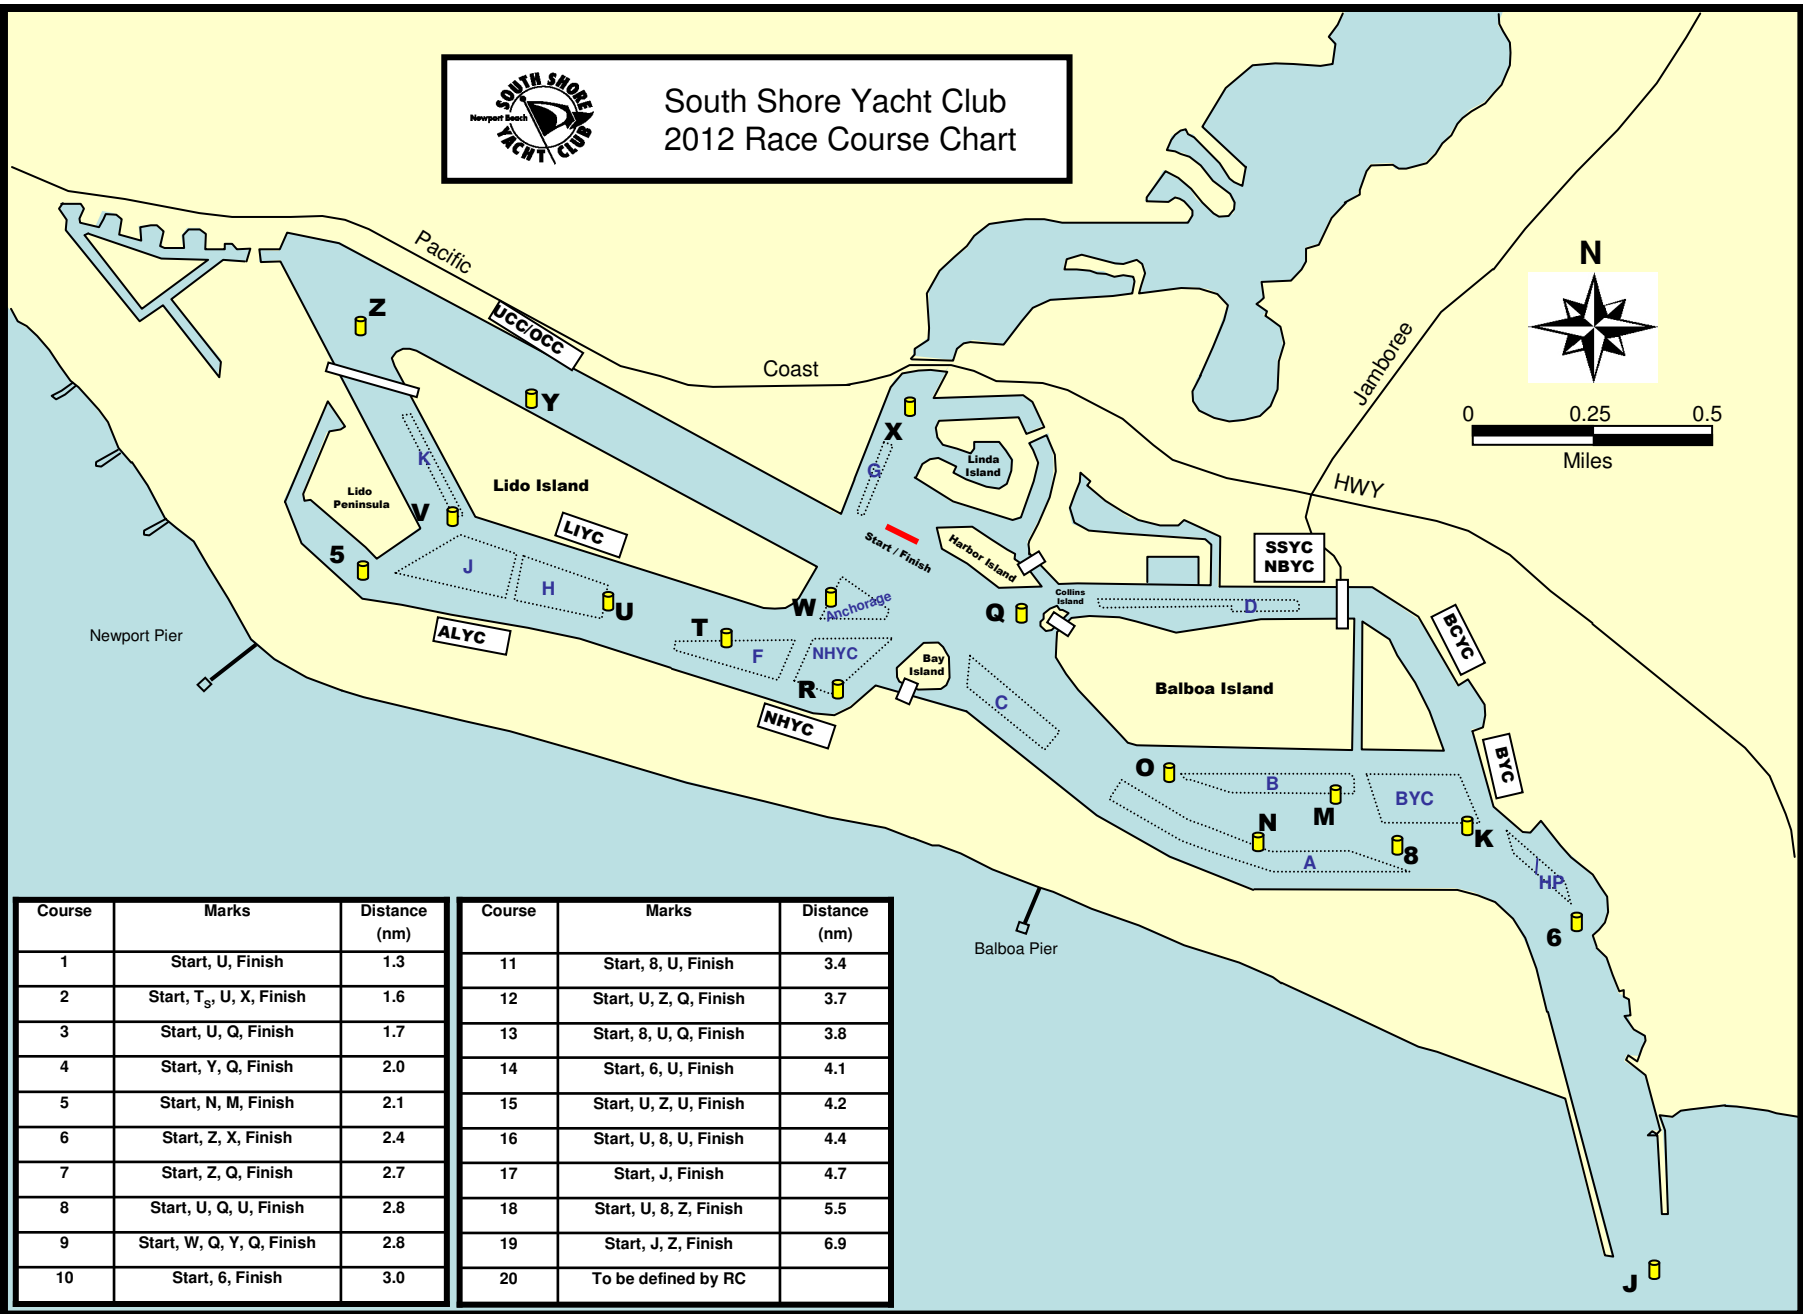

# South Shore Yacht Club 2012 Race Course Chart

Course	Marks	Distance (nm)
1	Start, U, Finish	1.3
2	Start, T <sub>S</sub> , U, X, Finish	1.6
3	Start, U, Q, Finish	1.7
4	Start, Y, Q, Finish	2.0
5	Start, N, M, Finish	2.1
6	Start, Z, X, Finish	2.4
7	Start, Z, Q, Finish	2.7
8	Start, U, Q, U, Finish	2.8
9	Start, W, Q, Y, Q, Finish	2.8
10	Start, 6, Finish	3.0

Course	Marks	Distance (nm)
11	Start, 8, U, Finish	3.4
12	Start, U, Z, Q, Finish	3.7
13	Start, 8, U, Q, Finish	3.8
14	Start, 6, U, Finish	4.1
15	Start, U, Z, U, Finish	4.2
16	Start, U, 8, U, Finish	4.4
17	Start, J, Finish	4.7
18	Start, U, 8, Z, Finish	5.5
19	Start, J, Z, Finish	6.9
20	To be defined by RC	